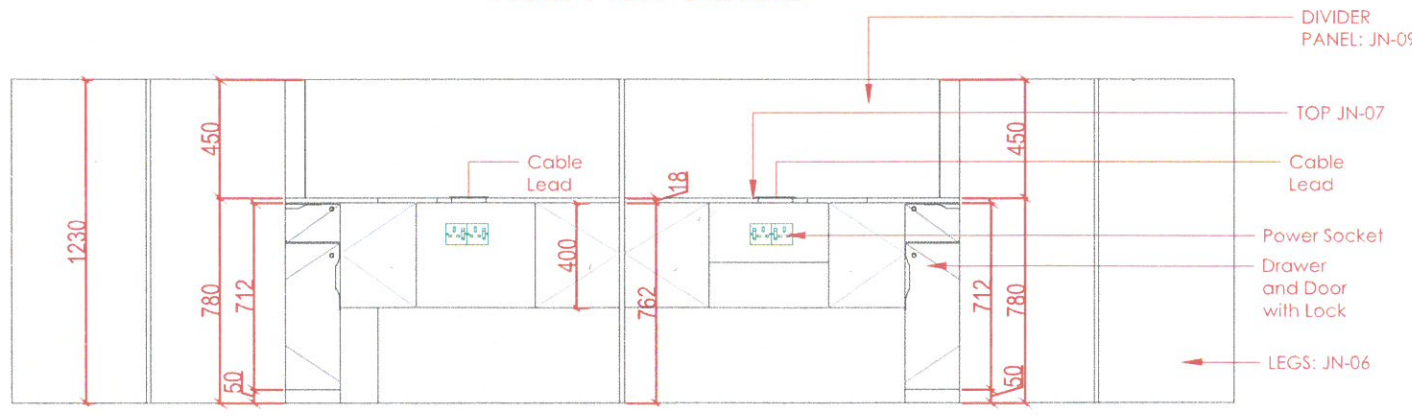

# Open Office WORKSTATION FOR 6 (2SETS) 3rd Floor

TOP: JN-07  
LEGS: JN-06  
DIVIDER PANEL: JN-09

FINISHES	
JN-09	
JN-07	
JN-06	

www.wood-styles.com

Copyright of designs shown herein is retained by this office. Authority is required for any reproduction. © Copyright Wood-styles Ltd.

Sheet title  
3rd FLOOR  
6-Seater Open Office  
WORKSTATION FOR 6 (2Sets)  
Floor Plan / Elevation /Sections

Dwg No. : WS-DS-SD-ND-045 No. : SHEET 1

*Push to open for inner doors??? - 12 pcs  
Handles - 12 pcs  
Drawer rails 40 cm - 6 pcs  
Walter Smith Cable mgmt - 6 pcs  
Locks - 12 pcs*