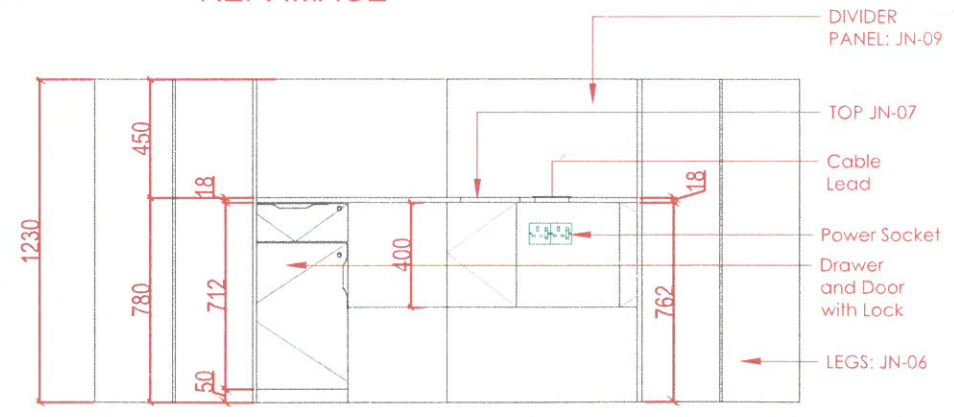

# Open Office WORKSTATION FOR 6 (2SETS) 3rd Floor

TOP: JN-07  
LEGS: JN-06  
DIVIDER PANEL: JN-09

FINISHES	
JN-09	
JN-07	
JN-06	

www.wood-styles.com

Copyright of designs shown herein is retained by this office. Authority is required for any reproduction. © Copyright Wood-styles Ltd.

Sheet title  
3rd FLOOR  
6-Seater Open Office  
WORKSTATION FOR 6 (2Sets)  
Floor Plan / Elevation /Sections

Dwg No. : WS-DS-SD-ND-045 No. : SHEET 1

*Push to open for inner doors??? - 12 pcs  
Handles - 12 pcs  
Drawer rails 40 cm - 6 pcs  
Walter Smith Cable mgmt - 6 pcs  
Locks - 12 pcs*