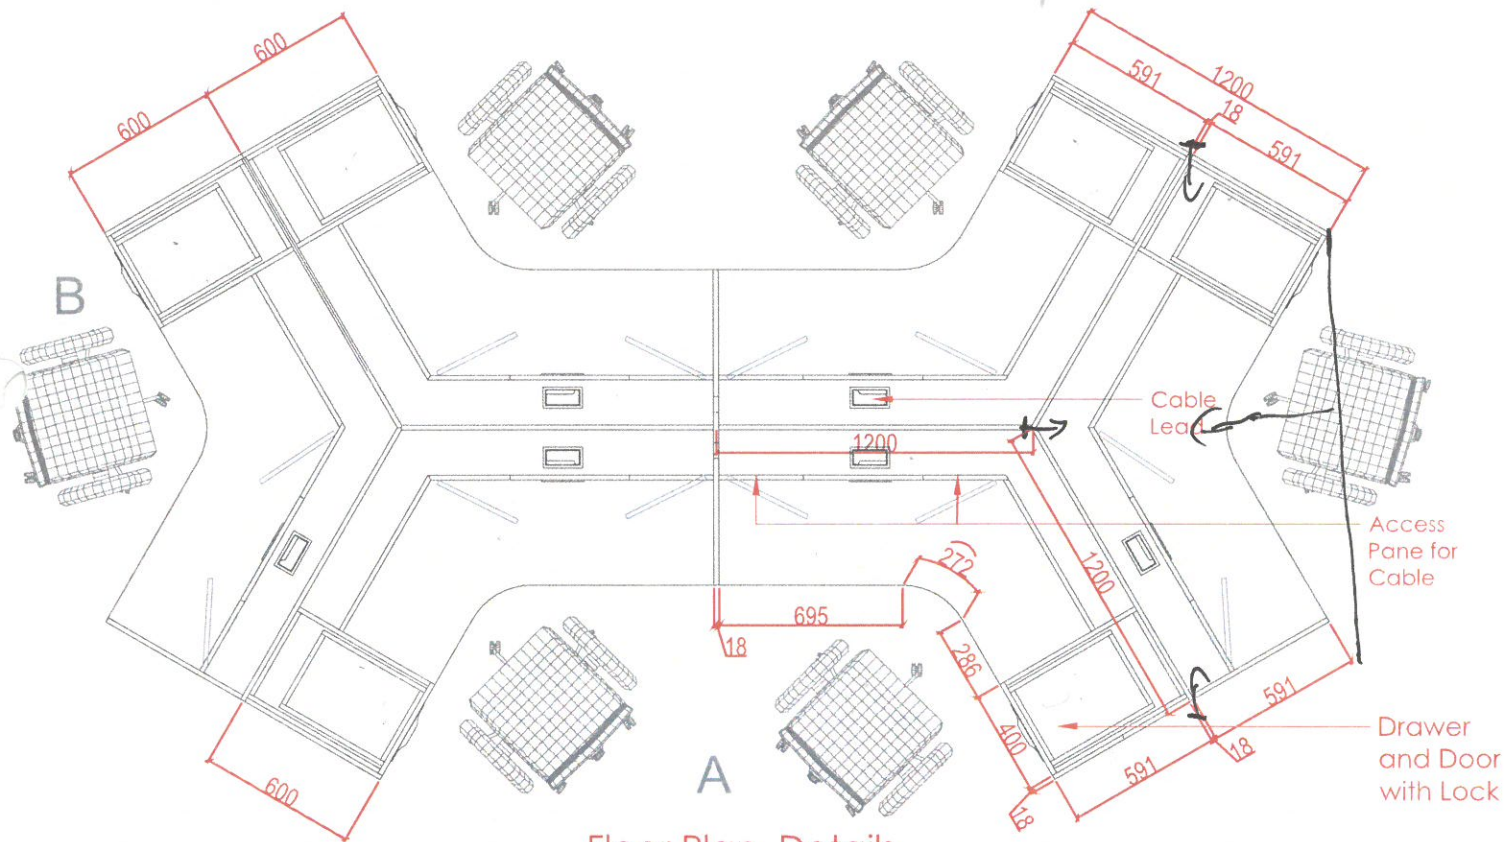

# Open Office WORKSTATION FOR 6 (2SETS) 3rd Floor

TOP: JN-07  
LEGS: JN-06  
DIVIDER PANEL: JN-09

FINISHES	
JN-09	
JN-07	
JN-06	

www.wood-styles.com

Copyright of designs shown herein is retained by this office. Authority is required for any reproduction. © Copyright Wood-styles Ltd.

Sheet title  
3rd FLOOR  
6-Seater Open Office  
WORKSTATION FOR 6 (2Sets)  
Floor Plan / Elevation /Sections

Dwg No. : WS-DS-SD-ND-045 No. : SHEET 1

*Push to open for inner doors??? - 12 pcs  
Handles - 12 pcs  
Drawer rails 40 cm - 6 pcs  
Walter Smith Cable mgmt - 6 pcs  
Locks - 12 pcs*